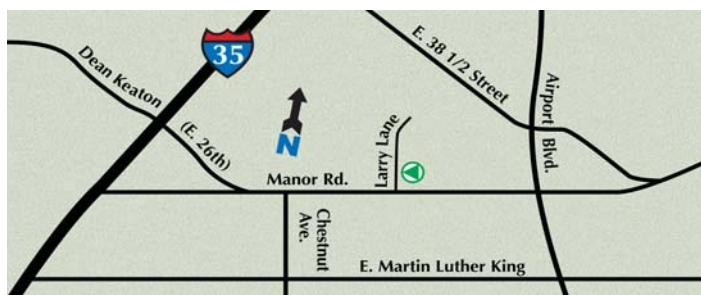

Welcome to Our New Location!

Directions: From I-35, exit Manor or Dean Keaton. Travel east on Manor, then take a left on Larry Lane. The office is in the second house on the right, the one with the cedar porch.

Parking: There are two available parking spots on the street and one off the driveway. Please reserve the spot in the driveway by the wheelchair ramp for handicapped parking only.

Billy Zachary *Texas Licensed Acupuncturist*