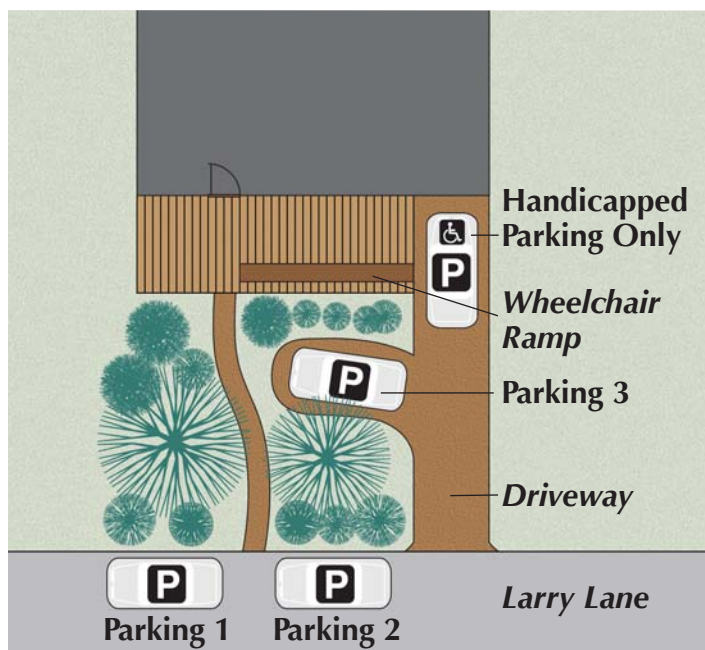

Welcome to Our New Location!

Directions: From I-35, exit Manor or Dean Keaton. Travel east on Manor, then take a left on Larry Lane. The office is in the second house on the right, the one with the cedar porch.

Parking: There are two available parking spots on the street and one off the driveway. Please reserve the spot in the driveway by the wheelchair ramp for handicapped parking only.

Billy Zachary *Texas Licensed Acupuncturist*